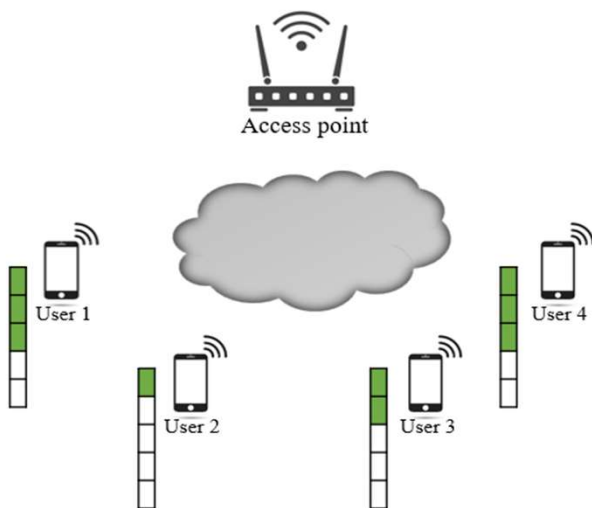

Module PMRF-ISSS052/II/2024

Wireless Networking

Name of the PMRF student

Arthi S, IISc Bangalore

Required background of the students taught

3rd/4th UG and PG students interested in wireless and communication networks can take this course.

Prerequisite: A basic course on probability.

Details of the content of the module

1. Introduction and Motivation
2. Stochastic processes
3. Markov chains
4. Discrete-time M/M/1 queue
5. Delay in wireless networks.
6. Basic queueing systems
7. Renewal theory
8. Introduction to Wi-Fi
9. Modelling of 802.11 WLANs